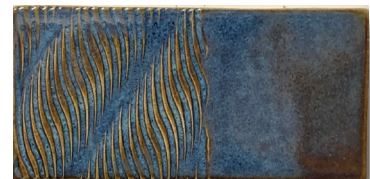

^ 5-6 Oxidation Glazes

Our Tie-Dye glazes offer a wide range of color variation by utilizing thick to thin applications. These glazes love texture and will enhance any smooth or textured surface. They also “move and flow”, so be sure to leave a generous foot on your pots and apply heavier applications at the top of your vessel to allow for any flow.

	4 oz	Pint	Gallon	3 Gallon
TD502....Galaxy Blue.....	\$4.00.....	\$11.95.....	\$55.90.....	\$153.70
TD503....Tidal Pool.....	\$4.00.....	\$10.90.....	\$50.20.....	\$134.55
TD504....Blue Dusk.....	\$4.00.....	\$15.10.....	\$73.80.....	\$208.80
TD505....Twilight Blue.....	\$4.00.....	\$11.75.....	\$54.95.....	\$151.05
TD506....Lichen Green.....	\$4.00.....	\$15.55.....	\$76.20.....	\$211.65
TD507 ...Seafoam.....	\$4.00.....	\$18.05.....	\$90.55.....	\$252.55

	4 oz	Pint	Gallon	3 Gallon
TD508....Cherry Fizz.....	\$5.00.....	\$15.95.....	\$78.55.....	\$218.35
TD509....Rose Gold.....	\$4.00.....	\$15.05.....	\$73.60.....	\$205.20
TD510 ...Halo Purple.....	\$5.00.....	\$16.55.....	\$82.00.....	\$228.15
TD511Purple Velvet.....	\$5.00.....	\$16.20.....	\$80.00.....	\$222.45
TD512Pistachio.....	\$5.00.....	\$16.85.....	\$83.80.....	\$233.30
TD513Orange Neon.....	\$4.00.....	\$14.95.....	\$72.85.....	\$202.00

TD502 • Galaxy Blue

TD503 • Tidal Pool

TD504 • Blue Dusk

TD505 • Twilight Blue

TD506 • Lichen Green

TD507 • Seafoam

TD508 • Cherry Fizz

TD509 • Rose Gold