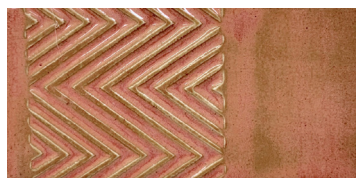

TD502 • Galaxy Blue

TD503 • Tidal Pool

TD504 • Blue Dusk

TD505 • Twilight Blue

TD506 • Lichen Green

TD507 • Seafoam

TD508 • Cherry Fizz

TD509 • Rose Gold

TD510 • Halo Purple

TD511 • Purple Velvet

TD512 • Pistachio

TD513 • Orange Neon

Play - experiment - mix colors. Have fun! Get the technique flyer on our website or ask for one with your next order ...