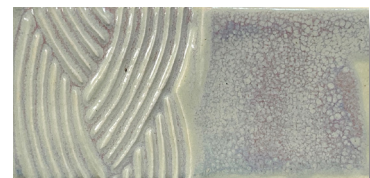

TD502 • Galaxy Blue

TD503 • Tidal Pool

TD504 • Blue Dusk

TD505 • Twilight Blue

TD506 • Lichen Green

TD507 • Seafoam

TD508 • Cherry Fizz

TD509 • Rose Gold

TD510 • Halo Purple

TD511 • Purple Velvet

TD512 • Pistachio

TD513 • Orange Neon

Play - experiment - mix colors. Have fun! Get the technique flyer on our website or ask for one with your next order ...