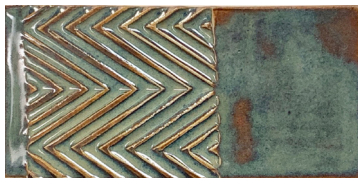

^ 5-6 Oxidation Glazes

Our Tie-Dye glazes offer a wide range of color variation by utilizing thick to thin applications. These glazes love texture and will enhance any smooth or textured surface. They also “move and flow”, so be sure to leave a generous foot on your pots and apply heavier applications at the top of your vessel to allow for any flow.

	4 oz	Pint	Gallon	3 Gallon
TD502....Galaxy Blue.....	$4.00.....	$11.95.....	$55.90.....	$153.70
TD503....Tidal Pool.....	$4.00.....	$10.90.....	$50.20.....	$134.55
TD504....Blue Dusk.....	$4.00.....	$15.10.....	$73.80.....	$208.80
TD505....Twilight Blue.....	$4.00.....	$11.75.....	$54.95.....	$151.05
TD506....Lichen Green.....	$4.00.....	$15.55.....	$76.20.....	$211.65
TD507 ...Seafoam.....	$4.00.....	$18.05.....	$90.55.....	$252.55

	4 oz	Pint	Gallon	3 Gallon
TD508....Cherry Fizz.....	$5.00.....	$15.95.....	$78.55.....	$218.35
TD509....Rose Gold.....	$4.00.....	$15.05.....	$73.60.....	$205.20
TD510 ...Halo Purple.....	$5.00.....	$16.55.....	$82.00.....	$228.15
TD511 ....Purple Velvet.....	$5.00.....	$16.20.....	$80.00.....	$222.45
TD512 ....Pistachio.....	$5.00.....	$16.85.....	$83.80.....	$233.30
TD513 ....Orange Neon.....	$4.00.....	$14.95.....	$72.85.....	$202.00

TD502 • Galaxy Blue